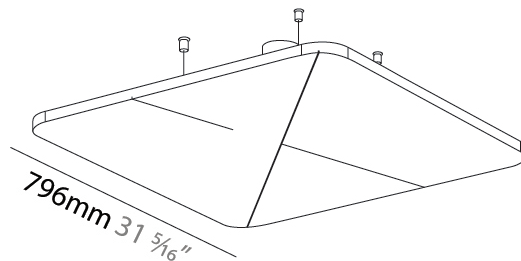

GENERAL

Series: Quantum Acoustic Light Panel
Brand: Prolicht
Division: Architectural
Mounting Type: Suspension
Mounting Location: Ceiling
Subcategory: Acoustic

PHYSICAL

Shape: Round
Length (mm): 796
Length (in): 31 5/16
Width (mm): 796
Width (in): 31 5/16
Height (mm): 54
Height (in): 2 1/8

Light Distribution: Indirect

Fixture Finish: SSR / BKV / CWI / CRY / HAB / UFT / ITA / RUA / FTG / MYG / LOD / PUS / FRO / FUP / KIA / POP / BLS / SPG / MEY / GOH / GUM / CHC / COM / ABZ / JAG / OBR / MOS / ROR

Accent Finish: ANC / ASH / BNA / BTC / BZE / CEL / EGG / EVG / FOG / FOS / FST / FUA / IRI / IRO / KHA / LIC / LIM / MER / MSN / MUS / ONX / PEA / PLU / POL / PPY / RAY / ROY / RST / STE / SWD / TAN / TAU

Fixture Material: Aluminum

Cable Details: 2 000mm / 78 3/4" or 6 000mm / 236 1/4" Transparent Cable

ELECTRICAL

Lamp Type: LED (Zhaga Standard)
Input Wattage (W): 12.7
Total Output Wattage (W): 11.8
Dimming: Non-Dimmable
Driver Included: Yes
Driver Location: Integrated
Driver Type: Constant Current - Universal
Driver Class: Class 2
Input Voltage (V): 120 - 277

LED

Color Temperature (°K): 2700 / 3000 / 3500 / 4000
Max. Delivered Lumen (lm): 935 / 945 / 973 / 1001
Nominal Lumen (lm): 1140 / 1152 / 1187 / 1221
CRI: >90 CRI
Lamp Life (hrs): 50000

OPTICAL

RATINGS AND CERTIFICATIONS

Certified By: CSA Certified to UL and CSA Standards
IP rating: IP20