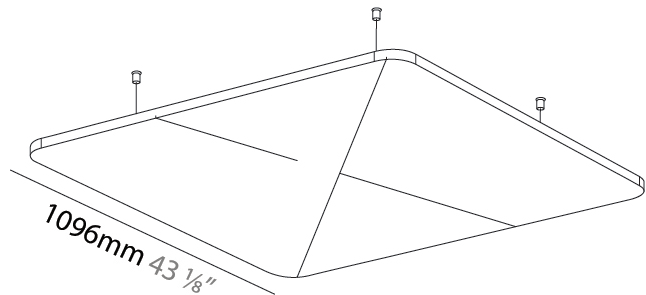

GENERAL

Series: Quantum Acoustic Light Panel
Brand: Prolicht
Division: Architectural
Mounting Type: Suspension
Mounting Location: Ceiling
Subcategory: Acoustic

PHYSICAL

Shape: Round
Length (mm): 1096
Length (in): 43 1/8
Width (mm): 1096
Width (in): 43 1/8
Height (mm): 54
Height (in): 2 1/8
Light Distribution: Indirect
Fixture Finish: SSR / BKV / CWI / CRY / HAB / UFT / ITA / RUA / FTG / MYG / LOD / PUS / FRO / FUP / KIA / POP / BLS / SPG / MEY / GOH / GUM / CHC / COM / ABZ / JAG / OBR / MOS / ROR
Accent Finish: ANC / ASH / BNA / BTC / BZE / CEL / EGG / EVG / FOG / FOS / FST / FUA / IRI / IRO / KHA / LIC / LIM / MER / MSN / MUS / ONX / PEA / PLU / POL / PPY / RAY / ROY / RST / STE / SWD / TAN / TAU

Fixture Material: Aluminum
Cable Details: 2 000mm / 78 3/4" or 6 000mm / 236 1/4" Transparent Cable

ELECTRICAL

Lamp Type: LED (Zhaga Standard)
Input Wattage (W): 31.7
Total Output Wattage (W): 29.1
Dimming: Non-Dimmable
Driver Included: Yes
Driver Location: Integrated
Driver Type: Constant Current - Universal
Driver Class: Class 2
Input Voltage (V): 120 - 277

LED

Color Temperature (°K): 2700 / 3000 / 3500 / 4000
Max. Delivered Lumen (lm): 2338 / 2362 / 2432 / 2503
Nominal Lumen (lm): 2851 / 2880 / 2966 / 3053
CRI: >90 CRI
Lamp Life (hrs): 50000

OPTICAL

RATINGS AND CERTIFICATIONS

Certified By: CSA Certified to UL and CSA Standards
IP rating: IP20